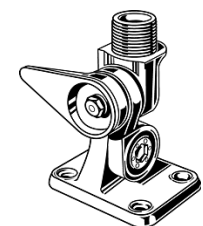

SEAMASTER RANGE

SeaMaster Antennas

Nylon ferrules, side entry cable - fit with SeaMaster Antenna Mounts

- P6003 VHF 1.8 metre antenna, UltraGlass, 5 metre cable and FastFit plug, 1/2w 3dBi/ 6dB
- P6004 VHF 2.5 metre antenna, UltraGlass, 5 metre cable and FastFit plug, 1/2w 3dBi/ 6dB
- P6032 VHF 1.2m antenna, tapered stainless steel, 5m cable & FastFit plug, 1/2w 3dBi/ 6dB
- P6046 AM/FM 1.8m ant, UltraGlass, tuned dipole, 5m cable & car radio plug
- P6047 AM/FM 2.5m ant, UltraGlass, tuned dipole, 5m cable & car radio plug
- P6028 CB 2.5 metre antenna, UltraGlass, 5 metre cable and FastFit plug, 1/2w 3dBi/ 6dB
- MAT500C 6dB 2.5m Antenna, Ultraglass with S/S ferrules, 5m cable and Fastfit plug

Product

code SeaMaster Antenna Mounts

Glass-filled nylon small footprint mounts

- P6006 Fold-down mount, 6mm stainless steel fasteners
- P6069 Glass-filled nylon adjustable mount (use where antenna does not have to fold down)
- P6007 Glass-filled nylon 1" rail mount
- P6067 Nylon deck mount for light VHF (P6032/ 33) and GPS antennas
- P6080 Glass-filled nylon through-deck mount