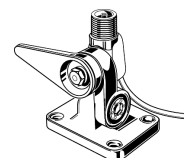

LongReach Pro Antenna Mounts

- P6151 VHF/ Cellular Heavy-duty nylon fold-down mount with 5 metre cable and FastFit plug
- P6154 AM/FM Heavy-duty nylon fold-down mount with 5 metre cable and car radio plug
- P6158 AM/ FM s/steel fold-down mount with 5 metre cable and car radio plug
- P6159 VHF/Cellular s/steel fold-down mount with 5 metre cable and FastFit plug