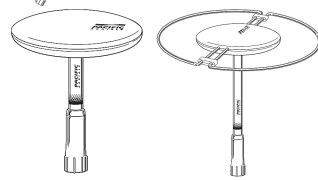

Antennas for VHF portable radios: improve transmit & receive range

- P6081 VHF flexible antenna for portable radio, available with BNC, TNC or SMA connector
- P6082 VHF telescopic antenna for portable radio, available with BNC, TNC or SMA connector

GPS/ Antenna Extension Kit

- P6010 GPS/ antenna extension kit 0.6m
- P6008 200mm GPS Extension Mast
- P6009 450mm GPS Extension Mast

TV Antennas

- P8021 OmniPro VHF/UHF TV antenna with installation kit
- P8022 OmniPro UHF TV antenna with installation kit
- P8023 UniPro Directional UHF/VHF TV antenna