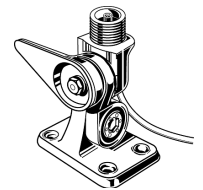

SeaMaster Pro Antennas

Product Nylon Ferrules - install with Seamaster Pro Antenna Mounts

- P6101 VHF 1.8 metre antenna, UltraGlass, 1/2w 3dBi/ 6dB
- P6102 VHF 2.5 metre antenna, UltraGlass, 1/2w 3dBi/ 6dB
- P6105 VHF 1.2 metre antenna, tapered stainless steel, 1/2w 3dBi/ 6dB
- P6103 AM/FM broadcast, 1.8m antenna, UltraGlass, tuned dipole
- P6104 AM/FM broadcast, 2.5m antenna, UltraGlass, tuned dipole

SeaMaster Pro Antenna Mounts

Glass-filled nylon

- P6111 VHF fold-down mount with 5 metre cable and FastFit plug
- P6113 VHF 1" rail mount with 5 metre cable and FastFit plug
- P6115 VHF through-deck mount with 5 metre cable and FastFit plug
- P6114 AM/ FM fold-down mount with 5 metre cable and car radio plug
- P6116 AM/ FM through-deck mount with 5 metre cable and car radio plug
- P6118 SeaMaster Pro AM/FM Rail Mount